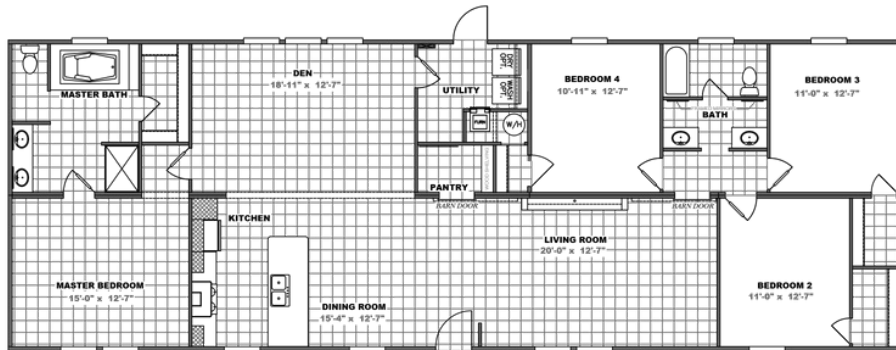

### THE BREEZE II Model number: 29SSP28764AH19

3 beds • 2 baths • 2128 sq.ft. • 28' width • 76' depth

Our home building facilities invest in continuous product and process improvements. Plans, dimensions, features, materials, specifications and availability are subject to change without notice or obligation. Renderings and floor plans are representative likenesses of our homes and may differ from the actual homes. We invite you to tour a Home Center near you and inspect the highest value in quality housing available or call (919) 772-5013 to speak with a Home Consultant. Copyright 2017, CMH. All rights reserved.