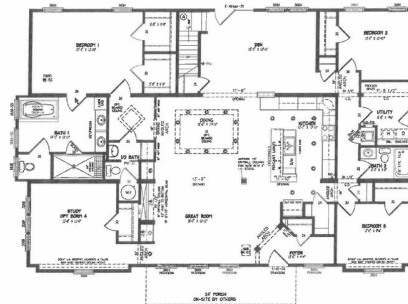

The Texan

The Texan Model number: CP-BR-64

4 beds • 2 baths • 2604 sq.ft. • 42' width • 62' depth

Our home building facilities invest in continuous product and process improvements. Plans, dimensions, features, materials, specifications and availability are subject to change without notice or obligation. Renderings and floor plans are representative likenesses of our homes and may differ from the actual homes. We invite you to tour a Home Center near you and inspect the highest value in quality housing available or call (919) 772-5013 to speak with a Home Consultant. Copyright 2017, CMH. All rights reserved.

<https://www.claytonhomesrdu.com>

CLAYTON HOMES- RALEIGH

3912 FAYETTEVILLE RD.
RALEIGH, NC 27603

Monday - Thursday: 9am - 7pm
Friday: 9am - 6pm
Saturday: 9am - 5pm
Sunday: Closed

(919) 772-5013