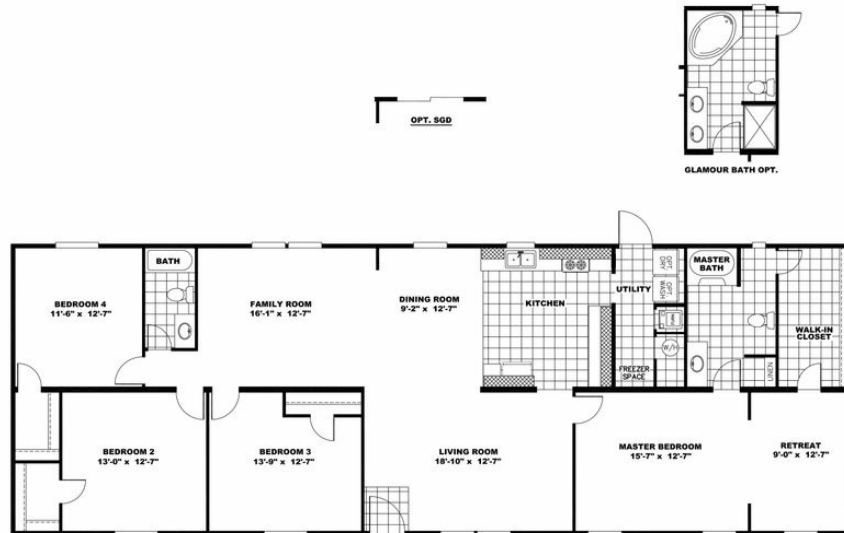

Model #: NOW28764D
Drawing #: 29M143

"NOW" 76 Model number: 29NOW28764DH18

4 beds • 2 baths • 2128 sq.ft. • 28' width • 76' depth

Our home building facilities invest in continuous product and process improvements. Plans, dimensions, features, materials, specifications and availability are subject to change without notice or obligation. Renderings and floor plans are representative likenesses of our homes and may differ from the actual homes. We invite you to tour a Home Center near you and inspect the highest value in quality housing available or call (919) 772-5013 to speak with a Home Consultant. Copyright 2017, CMH. All rights reserved.

<https://www.claytonhomesrdu.com>

**CLAYTON HOMES-
RALEIGH**

**3912 FAYETTEVILLE RD.
RALEIGH, NC 27603**

Monday - Thursday: 9am - 7pm
Friday: 9am - 6pm
Saturday: 9am - 5pm
Sunday: Closed

(919) 772-5013