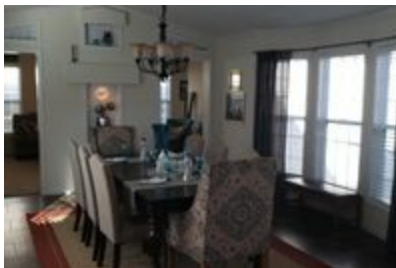

### Taffy Cottage II Model number: BULLA FLEX II

4 beds • 3 baths • 3724 sq.ft. • 49' width • 76' depth

Our home building facilities invest in continuous product and process improvements. Plans, dimensions, features, materials, specifications and availability are subject to change without notice or obligation. Renderings and floor plans are representative likenesses of our homes and may differ from the actual homes. We invite you to tour a Home Center near you and inspect the highest value in quality housing available or call (919) 772-5013 to speak with a Home Consultant. Copyright 2017, CMH. All rights reserved.