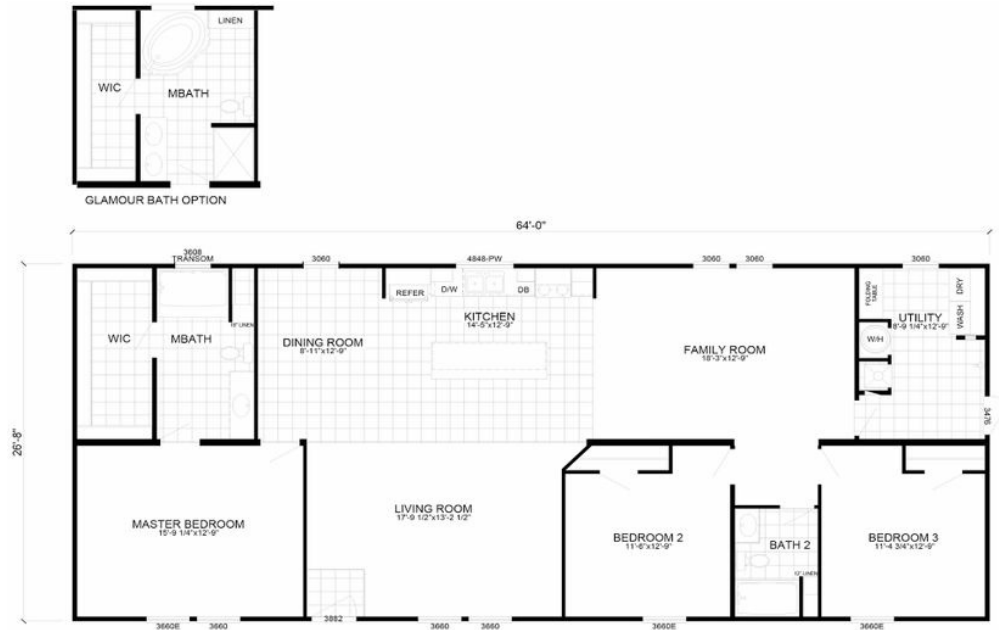

The "Regal"

The "Regal" Model number: 76REG28643AH18

3 beds • 2 baths • 1792 sq.ft. • 28' width • 64' depth

Our home building facilities invest in continuous product and process improvements. Plans, dimensions, features, materials, specifications and availability are subject to change without notice or obligation. Renderings and floor plans are representative likenesses of our homes and may differ from the actual homes. We invite you to tour a Home Center near you and inspect the highest value in quality housing available or call (919) 772-5013 to speak with a Home Consultant. Copyright 2017, CMH. All rights reserved.

The "Regal" Model number: 76REG28643AH18

3 beds • 2 baths • 1792 sq.ft. • 28' width • 64' depth

Our home building facilities invest in continuous product and process improvements. Plans, dimensions, features, materials, specifications and availability are subject to change without notice or obligation. Renderings and floor plans are representative likenesses of our homes and may differ from the actual homes. We invite you to tour a Home Center near you and inspect the highest value in quality housing available or call (919) 772-5013 to speak with a Home Consultant. Copyright 2017, CMH. All rights reserved.