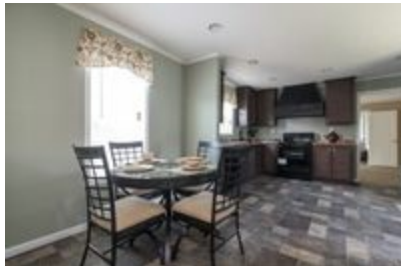

PLATINUM 2305

PLATINUM 2305 Model number: 76PLT16763AH17

3 beds • 2 baths • 1216 sq.ft. • 16' width • 76' depth

Our home building facilities invest in continuous product and process improvements. Plans, dimensions, features, materials, specifications and availability are subject to change without notice or obligation. Renderings and floor plans are representative likenesses of our homes and may differ from the actual homes. We invite you to tour a Home Center near you and inspect the highest value in quality housing available or call (919) 772-5013 to speak with a Home Consultant. Copyright 2017, CMH. All rights reserved.

PLATINUM 2305 Model number: 76PLT16763AH17

3 beds • 2 baths • 1216 sq.ft. • 16' width • 76' depth

Our home building facilities invest in continuous product and process improvements. Plans, dimensions, features, materials, specifications and availability are subject to change without notice or obligation. Renderings and floor plans are representative likenesses of our homes and may differ from the actual homes. We invite you to tour a Home Center near you and inspect the highest value in quality housing available or call (919) 772-5013 to speak with a Home Consultant. Copyright 2017, CMH. All rights reserved.