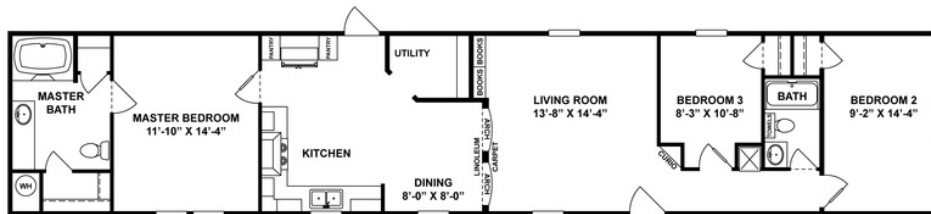

PLATINUM 2305

PLATINUM 2305 Model number: 76PLT16763AH17

3 beds • 2 baths • 1216 sq.ft. • 16' width • 76' depth

Our home building facilities invest in continuous product and process improvements. Plans, dimensions, features, materials, specifications and availability are subject to change without notice or obligation. Renderings and floor plans are representative likenesses of our homes and may differ from the actual homes. We invite you to tour a Home Center near you and inspect the highest value in quality housing available or call (919) 772-5013 to speak with a Home Consultant. Copyright 2017, CMH. All rights reserved.

PLATINUM 2305 Model number: 76PLT16763AH17

3 beds • 2 baths • 1216 sq.ft. • 16' width • 76' depth

Our home building facilities invest in continuous product and process improvements. Plans, dimensions, features, materials, specifications and availability are subject to change without notice or obligation. Renderings and floor plans are representative likenesses of our homes and may differ from the actual homes. We invite you to tour a Home Center near you and inspect the highest value in quality housing available or call (919) 772-5013 to speak with a Home Consultant. Copyright 2017, CMH. All rights reserved.