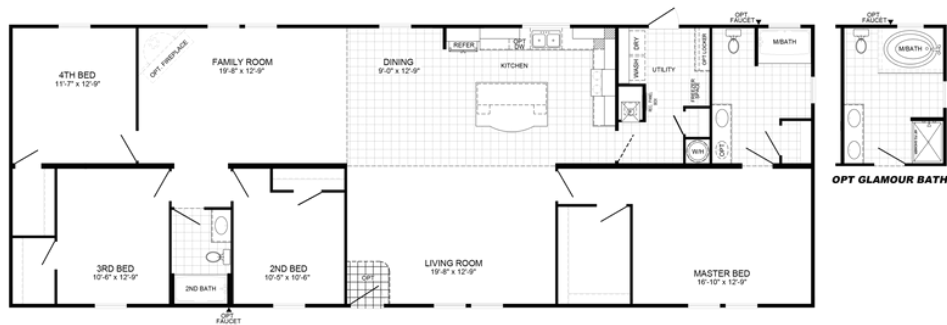

### Virginia III Model number: 76VIR28764AM17

**3 beds • 2 baths • 2128 sq.ft. • 28' width • 76' depth**

Our home building facilities invest in continuous product and process improvements. Plans, dimensions, features, materials, specifications and availability are subject to change without notice or obligation. Renderings and floor plans are representative likenesses of our homes and may differ from the actual homes. We invite you to tour a Home Center near you and inspect the highest value in quality housing available or call (919) 772-5013 to speak with a Home Consultant. Copyright 2017, CMH. All rights reserved.

## Virginia III Model number: 76VIR28764AM17

**3 beds • 2 baths • 2128 sq.ft. • 28' width • 76' depth**

Our home building facilities invest in continuous product and process improvements. Plans, dimensions, features, materials, specifications and availability are subject to change without notice or obligation. Renderings and floor plans are representative likenesses of our homes and may differ from the actual homes. We invite you to tour a Home Center near you and inspect the highest value in quality housing available or call (919) 772-5013 to speak with a Home Consultant. Copyright 2017, CMH. All rights reserved.