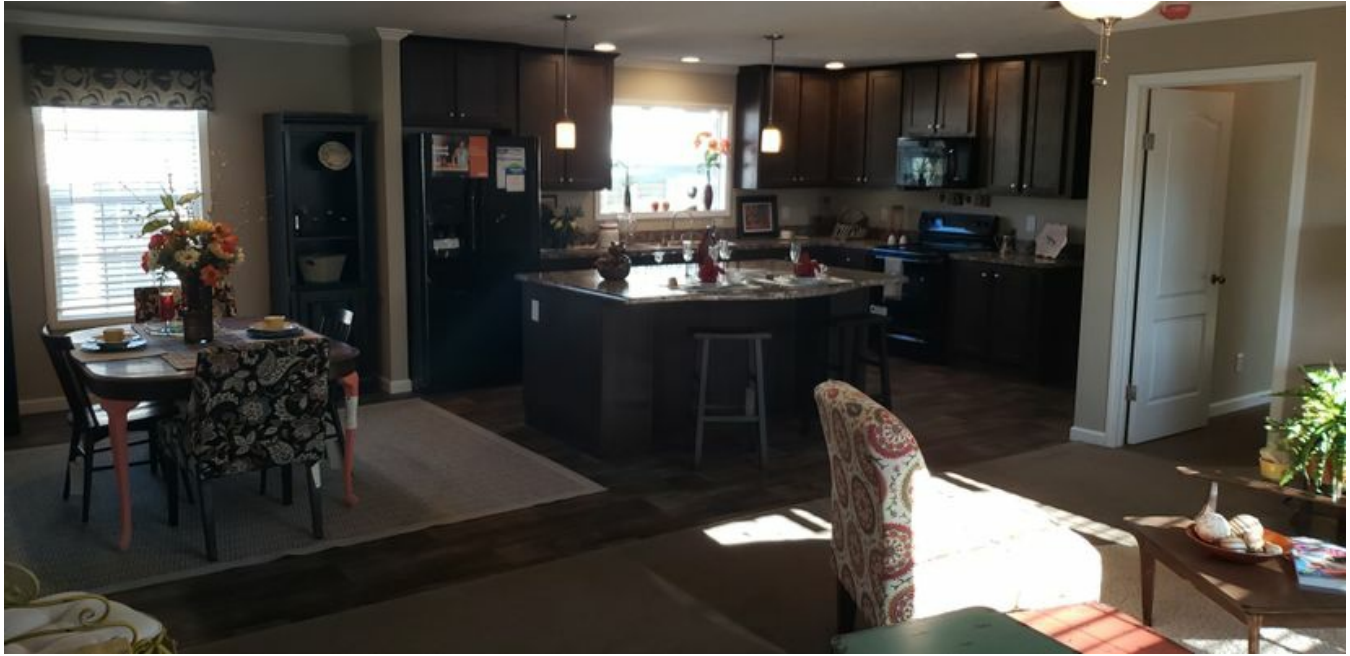

### Virginia III Model number: 76VIR28764AM17

**3 beds • 2 baths • 2128 sq.ft. • 28' width • 76' depth**

Our home building facilities invest in continuous product and process improvements. Plans, dimensions, features, materials, specifications and availability are subject to change without notice or obligation. Renderings and floor plans are representative likenesses of our homes and may differ from the actual homes. We invite you to tour a Home Center near you and inspect the highest value in quality housing available or call (919) 772-5013 to speak with a Home Consultant. Copyright 2017, CMH. All rights reserved.